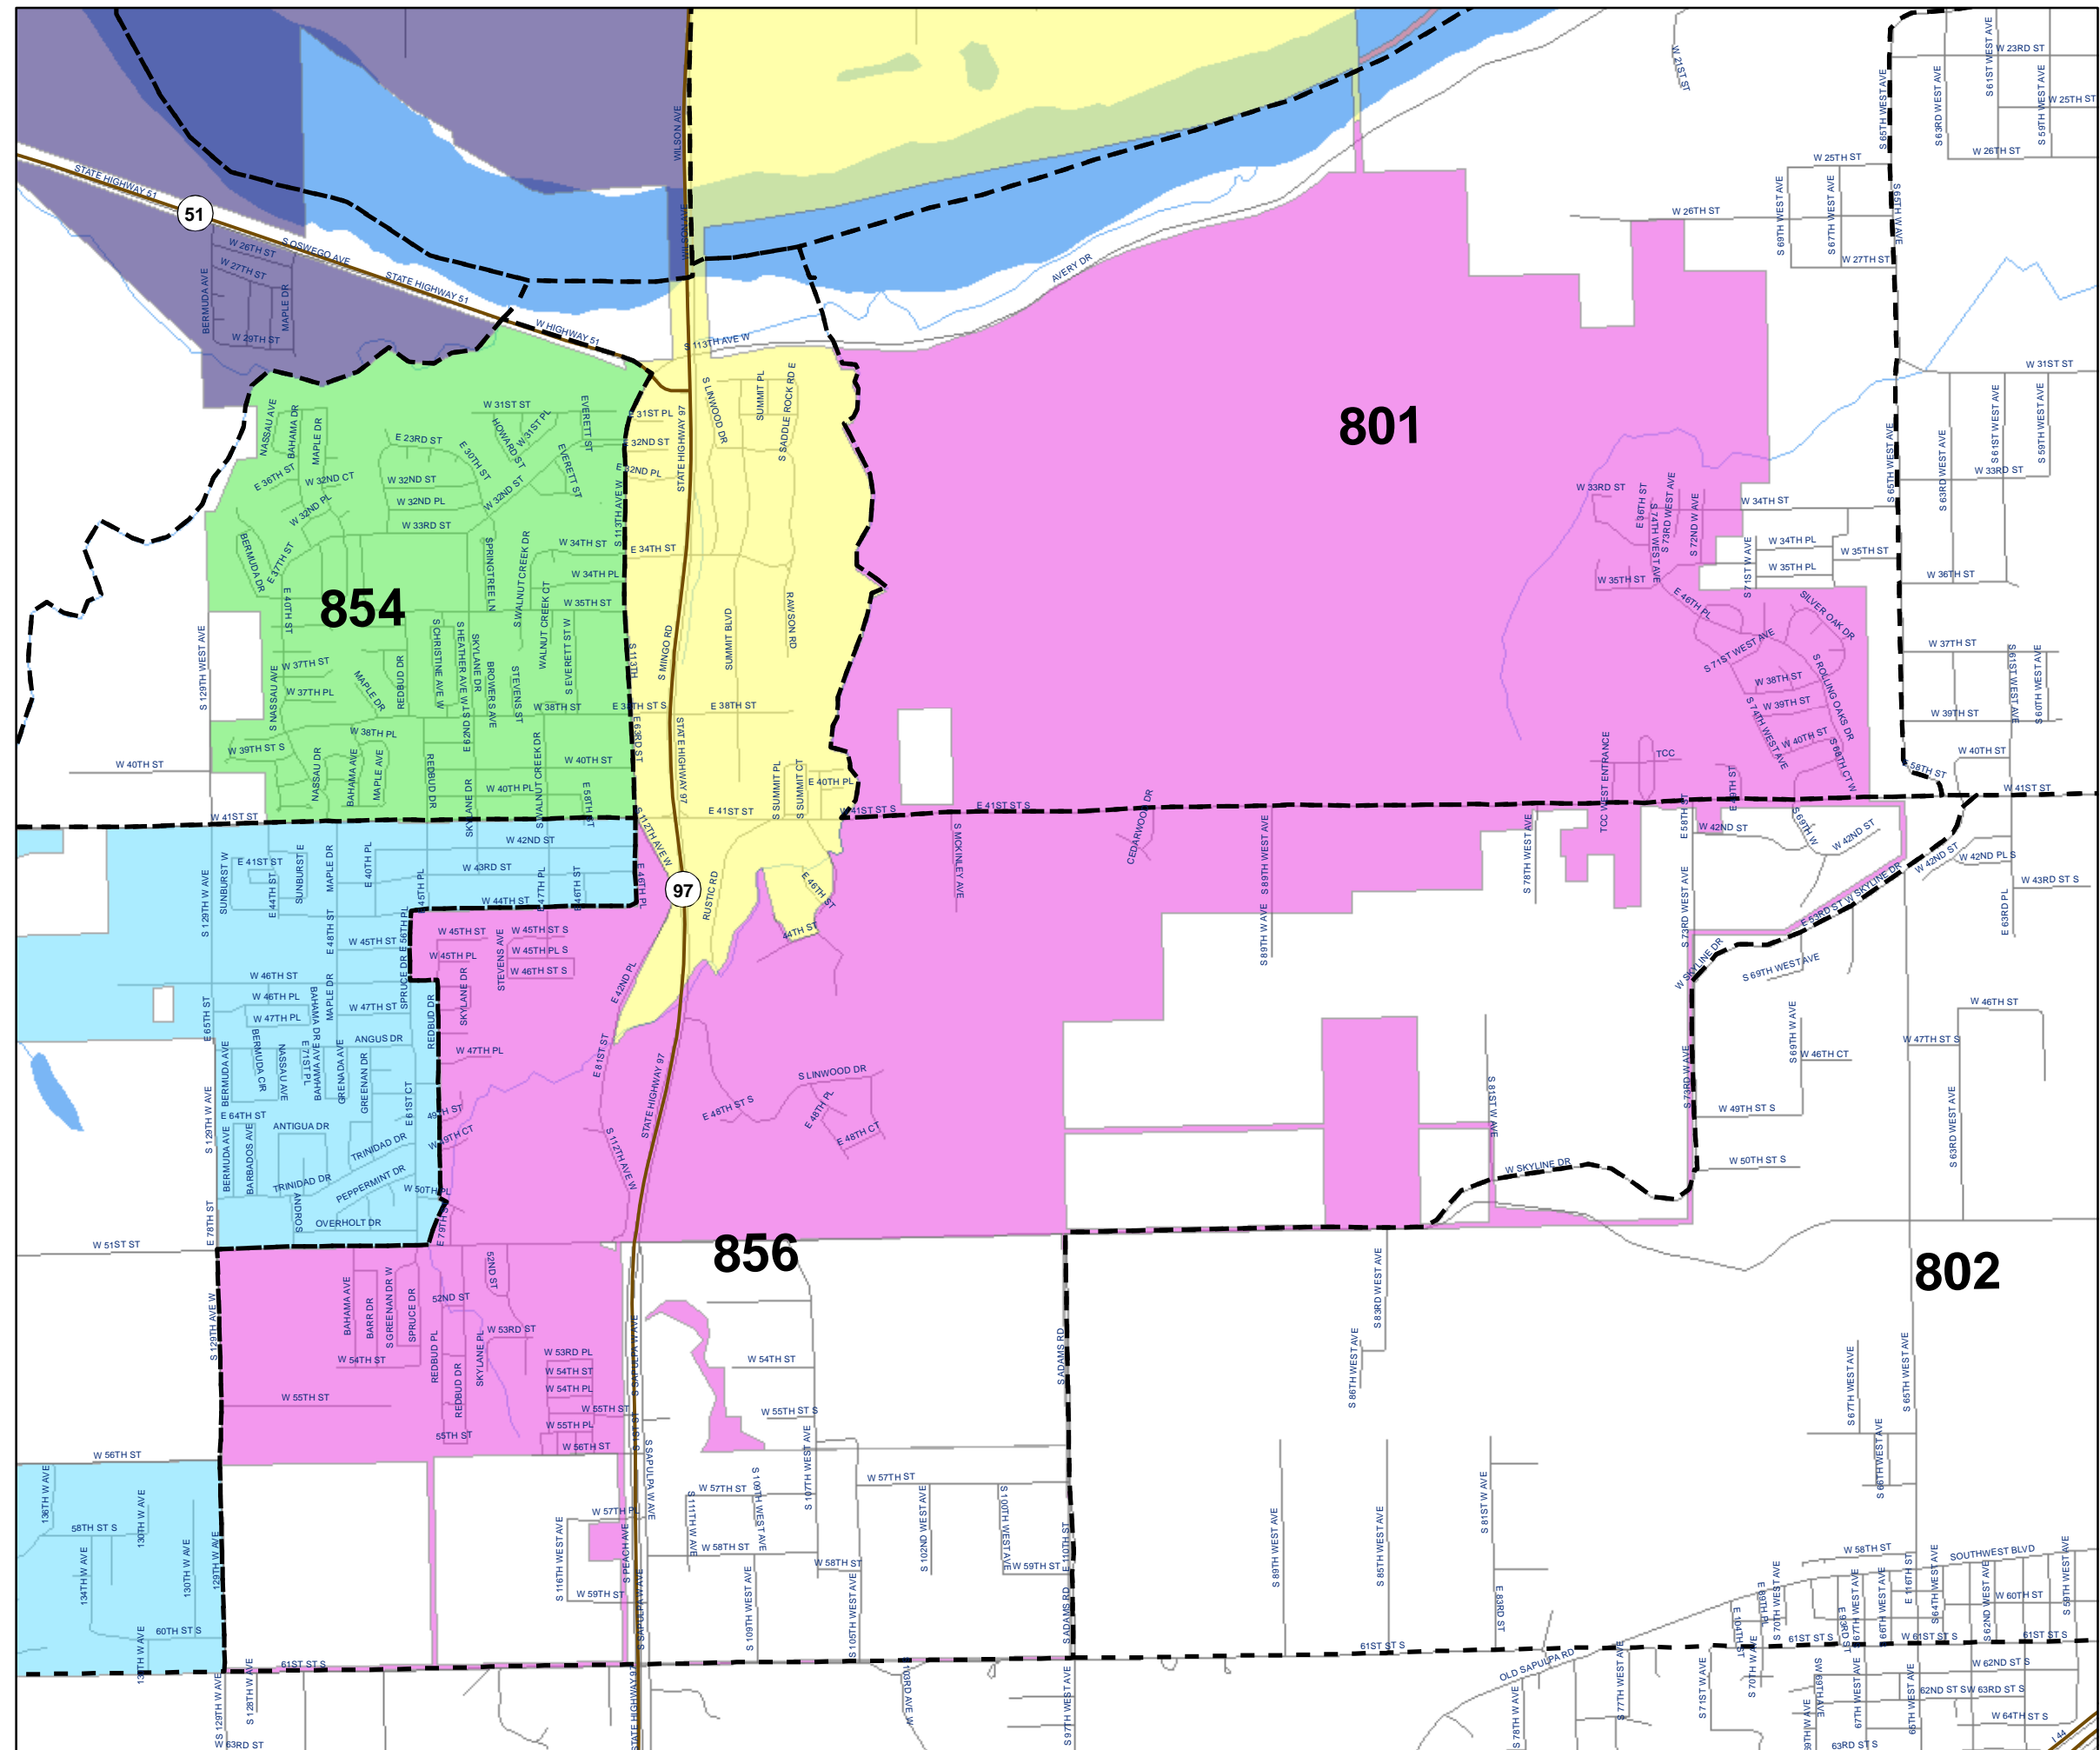

City of Sand Springs Council District - 4 with Precinct Boundaries

Legend

- Precinct Boundaries
- Sand Springs Council Boundaries**
- Ward 1
- Ward 2
- Ward 3
- Ward 4
- Ward 5
- Ward 6
- Highways
- Streets
- Streams
- Water Bodies

This map is provided as a public resource for general information only. Although every effort has been made to produce the most current, correct and clearly expressed data possible, all geographic information has limitations due to scale, resolution, date and interpretation of the original source materials. The information on this map is collected from various sources that can change over time without notice. Therefore, the information provided is not intended to replace any official source. You should not act or refrain from acting based upon information on this map without independently verifying the information and, if necessary, obtaining professional advice. The burden of determining the accuracy, completeness, timeliness of information rests solely on the user. Copyright © 2011 INCOG